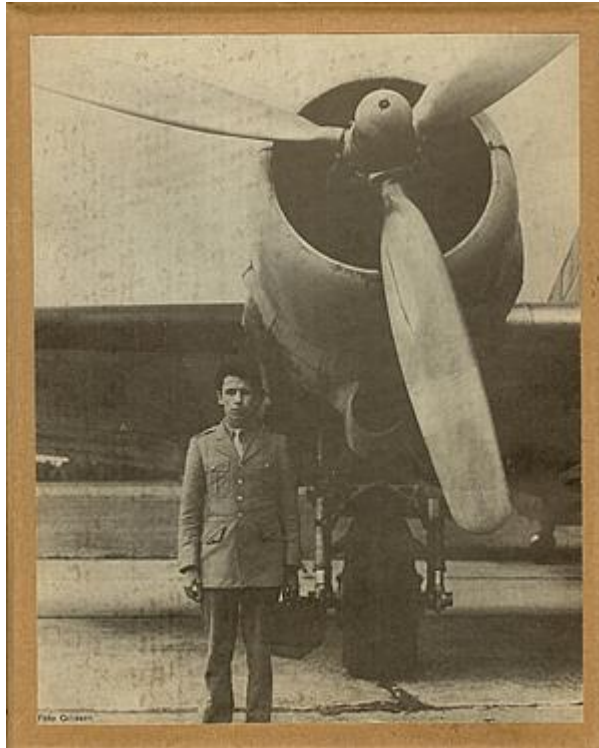

RONNY VAN DE VELDE

Panamarenko

Das Flugzeug.

Mönchengladbach, Städtisches Museum, 14 August-14 Sept. 1969. Cardboard box, 21 x 17 x 3 cm, with on top a photograph of the artist standing next to a Dakota, and a text by Johannes Cladders on the bottom; string in box.

Multiple/catalogue. One of 330 numbered copies. The length of the string in the box corresponds with the diameter of the propeller of Das Flugzeug, a helicopter with two propellers, each composed of three blades, that was exhibited.